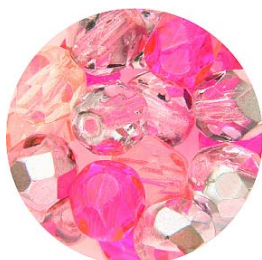

## 4mm and 6 mm Fire-polished Glass Beads

GB7 4mm

GB8 6mm

These faceted glass beads from the Czech Republic are available in ten colour co-ordinated mixes in either 4mm or 6mm sizes - shown actual size on the left.

M1  
Pinks/Purples

M2  
Blues

M3  
Black/Silver

M4  
Greens

M5  
Reds

M6  
Pinks

M7  
Purples

M8  
Earth Tones

M9  
Golds

M10  
Silvers