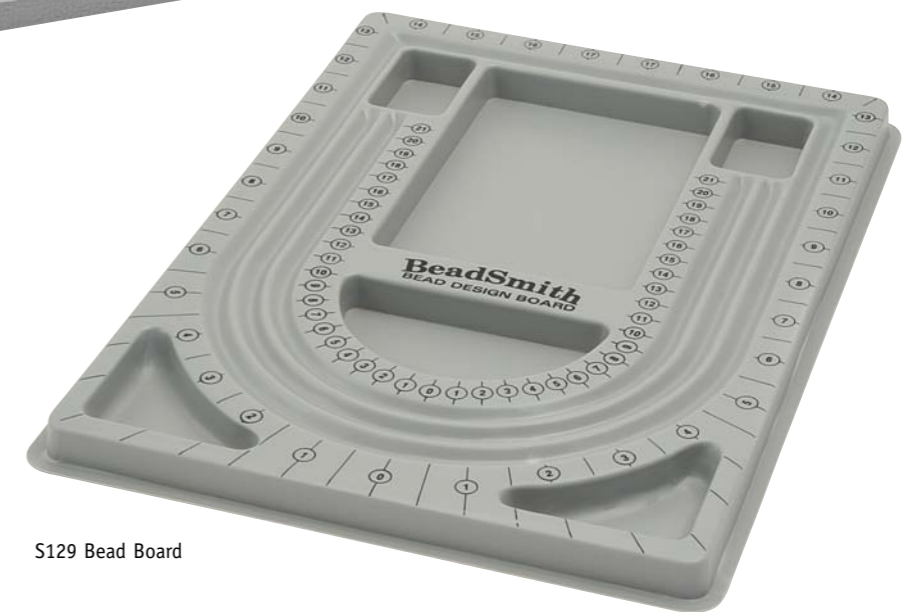

## Jewellery Making Accessories

S151 Bead Scoop

S150 Bead Mat  
Available in random mixed colours

S149 Bead Tray

S129 Bead Board