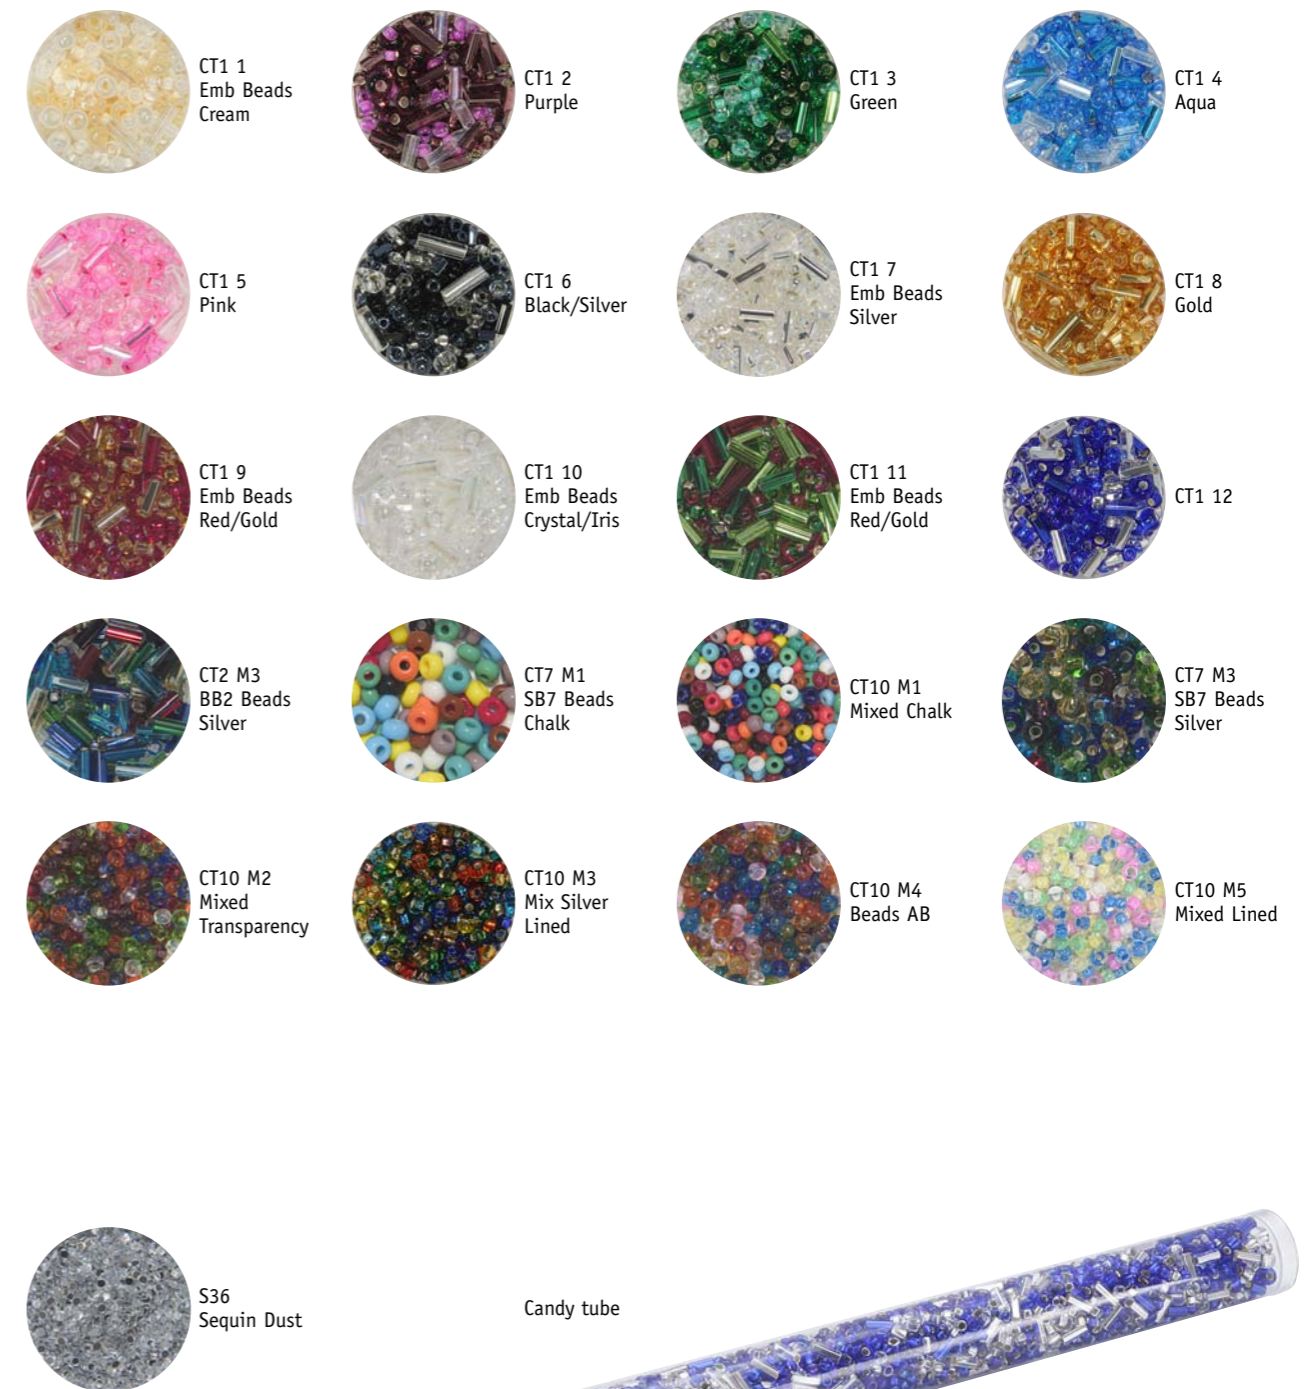

## Pearls, Beads and Stones

not actual size

BP33 and BP34 available in all four colours

not actual size

## Candy Tube Colour Range

MIXED PACKS

MIXED PACKS